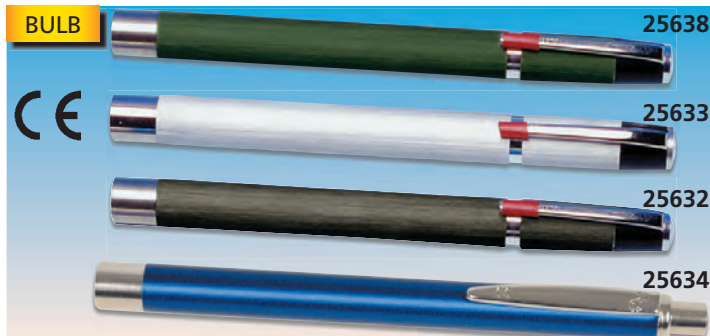

WELCH ALLYN HALOGEN PROFESSIONAL PENLIGHT

- 25622 W.A. HALOGEN PENLIGHT with 2 x AAA batteries
Bright white halogen light.
Durable solid brass construction.
- 25618 BULB for W.A. PENLIGHT - spare

TOP QUALITY BULB OR LED PENLIGHTS - MADE IN GERMANY

Professional penlights, also suitable for diagnostic, with bulb or white LED with quick clip shifter mechanism or push button (25634).

Argenta and Elegance made of anodized aluminium, Nova in top-quality ABS plastic housing. Supplied with 2x1.5V AAA batteries.

GIMA code	Description	Light	Material	Supplied with batteries	Colour	Origin	on/off by
25632	Argenta torch	bulb	metal	2 x AAA	black	Germany	Pocket clip
25633	Argenta torch	bulb	metal	2 x AAA	silver	Germany	Pocket clip
25638	Argenta torch	bulb	metal	2 x AAA	green	Germany	Pocket clip
25634	Elegance torch	bulb	metal	2 x AAA	blue	Germany	Push button
25440	Nova torch	LED	plastic	2 x AAA	white	Germany	Pocket clip
25442	Argenta torch	LED	metal	2 x AAA	blue	Germany	Pocket clip

- 25625 DELTA "LED" OTOSCOPE PENLIGHT - black
 - 31345 REUSABLE EAR SPECULUM 2.0 mm - bag of 25
 - 31346 REUSABLE EAR SPECULUM 4.0 mm - bag of 25
- Same as 25628-9 but with otoscope head, 3 ear funnels and 5 black plastic tongue depressors.