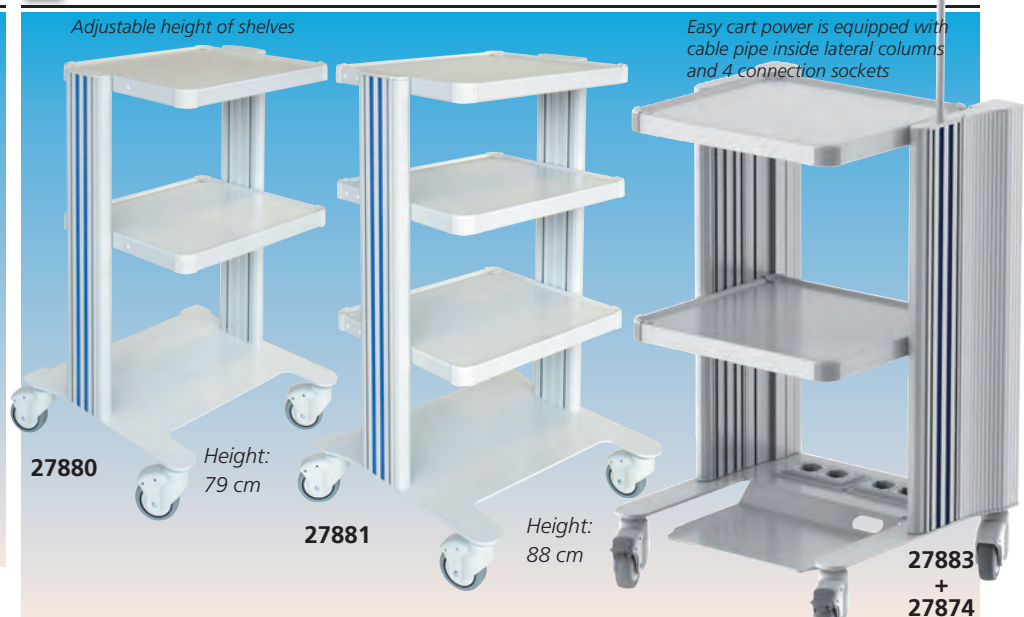

TRIS TROLLEY

77 cm

27438

• **27438 TRIS TROLLEY**
A practical trolley for ECG, Electrosurgical unit or any other device, with 4 nylon castors and 2 lateral handles for easy moving. Revolving castors Ø 50 mm. Size: 49x37xh 77 cm. Shelf size: 40x30 cm. Colour: RAL 9002
Delivered in kit form.
Made in Italy.

EASY CARTS - MADE IN ITALY

Adjustable height of shelves

Easy cart power is equipped with cable pipe inside lateral columns and 4 connection sockets

27880

Height: 79 cm

27881

Height: 88 cm

27883 + 27874

EASY CART
A complete line of stylish and sturdy carts with 3, 4 or 5 shelves and with power.

TECHNICAL SPECIFICATIONS

Dimensions (WxDxH): 50x45x79/88/112 cm
Load capacity: total load 140 kg shelf 25 kg
Shelves: 40x36 cm
4 castors Ø 80 mm (2 with brake)
Material: - vertical aluminium extrusions
- plastic parts in ABS
Shelf: steel sheet epoxy powder coated

EASY CARTS	
27880	Cart h79 cm 3 shelves 40x36 cm
27881	Cart h88 cm 4 shelves 40x36 cm
27882	Cart h112 cm 5 shelves 40x36 cm
27883	Cart power h79 cm 3 shelves 40x36 cm
ACCESSORIES EASY CARTS	
27873	Basket 30x16xh 14.5 cm
27874	Infusion stand
27884	Extra shelf 40x36 cm
27888	Cardio arm for ECG