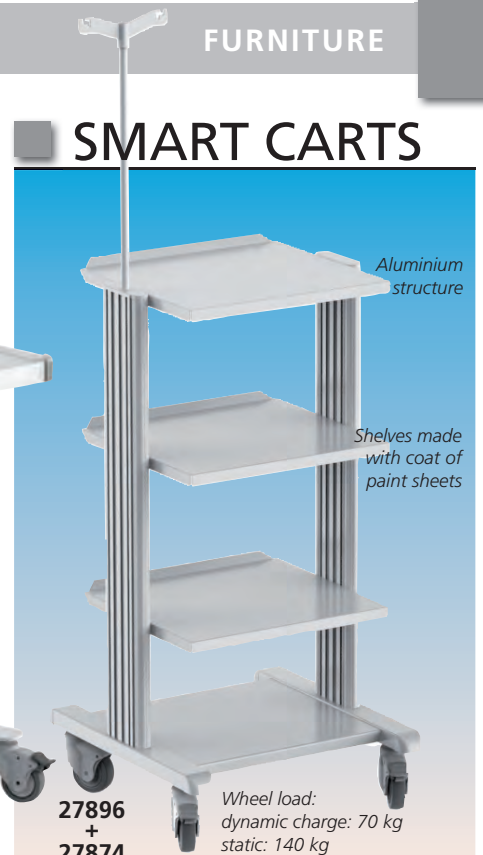

Aluminium structure

Shelves made with coat of paint sheets

Wheel load: dynamic charge: 70 kg static: 140 kg

27896 + 27874

SUPER EASY CART: A new stylish and quality cart you can build according to your needs

TECHNICAL SPECIFICATIONS

Dimensions: 47x42x79 cm
Shelf: 32x26 cm or 40x36 cm
Load capacity: total load 120 kg shelf 10 kg
4 castors Ø 80 mm (2 with brake)
Material: - extrusions in aluminium
- plastic parts in ABS
Shelf: steel sheet epoxy powder coated

SUPER EASY CARTS - WITH HANDLE	
27870	Cart with 1 shelf (32x26 cm)
27869	Cart with shelf (40x36 cm), monitor support
27871	Cart with large shelf (40x36 cm)
ACCESSORIES for all SUPER EASY CARTS	
27872	Extra shelf 32x26 cm
27873	Basket
27874	Infusion stand
27875	Extra shelf 40x36 cm
27888	Cardio arm for ECG

SMART CART - grey/white RAL 7035
Carts with 3, 4 or 5 wide, sturdy shelves
4 castors Ø 80 mm (2 with brake).

SMART CARTS	
27895	Cart h80 cm 3 shelves 40x36 cm
27896	Cart h90 cm 4 shelves 40x36 cm
27897	Cart h115 cm 5 shelves 40x36 cm
27873	Basket
27874	Infusion stand
27888	Cardio arm for ECG