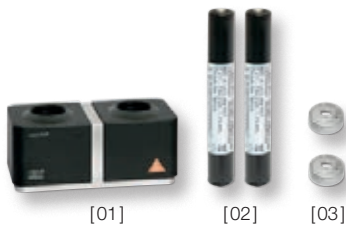

mini NT Adaptor Set for 1 mini 2000 Handle	
This set contains:	
1 bottom insert [01] and 1 adaptor for mini 2000 [02]. Together with a rechargeable battery it will allow the upgrade of one existing mini 2000 handle.	X-001.99.493