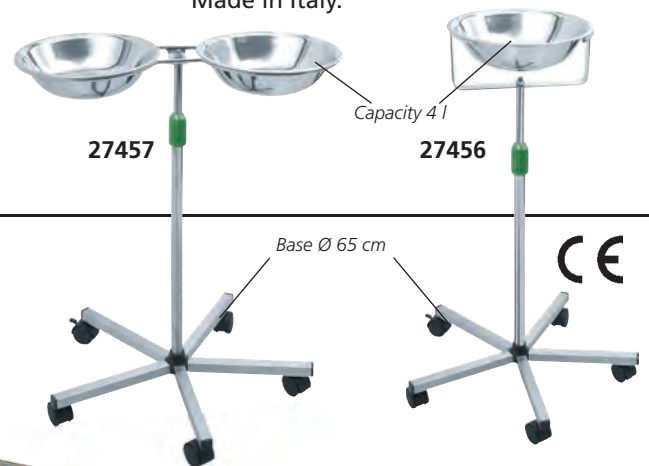

ANODIZED ALLOY OR ALUMINIUM TROLLEYS

REX TROLLEY

27429

- **27429 GIMA 2 TROLLEY**
- small: 60x40xh 77 cm - weight 11 kg
- **27425 GIMA 2 TROLLEY**
- medium 70x50xh 78 cm - weight 14 kg
Practical trolleys with aluminium body and handles. With 2 white bilaminated shelves 18 mm thick, black PVC bordered, with guard-rail. Two large lateral handles facilitate transport or lift up of the trolley. 4 revolving nylon castors Ø 80 mm. Max load (x shelf): 40 kg.
- **27426 GIMA 3 TROLLEY**
- medium 70x50xh 78 cm - weight 15 kg.
Same as GIMA2, but without guard rail.
Delivered in kit form. Made in Italy.

TOP QUALITY

27461

- **27460 DELUXE TROLLEY**
- **27461 DELUXE TROLLEY with drawer 62x42 cm**
Size: 65x45xh 80 cm
Top quality trolleys made of lightweight anodized special alloy, with detachable stainless steel shelves. 4 revolving rubber castors Ø 80 mm. Max load (x shelf): 15 kg.
Delivered in kit form. Made in Italy.

CE

27439

- **27439 REX TROLLEY**
Complete stainless steel dressing trolley. Supplied with 3 shelves, waste bin, drawer, support for bottles, guard rails on the two bottom shelves, 4 wheels, Ø 100 mm (2 with brakes). Size: 79x50xh 120 cm (handle included).
Delivered in kit form (75x52x112 mm). Made in Italy.

BOWL STANDS

- **27456 SINGLE BOWL STAND**
- **27457 DOUBLE BOWL STAND**
Chrome plated steel stand with stainless steel base and 5 plastic wheels, one with brake. Adjustable height from 60 to 95 cm. Stainless steel bowl Ø 32 cm, 4 l capacity included. Available with one or two bowls. **Delivered in kit form.**
- **27459 S/S BOWL Ø 32 cm - spare**