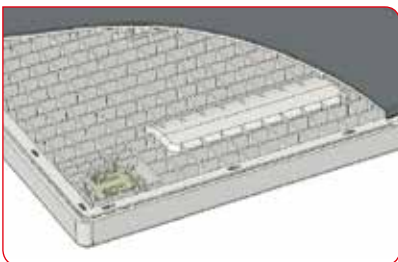

Close ribbing for a sure foothold.