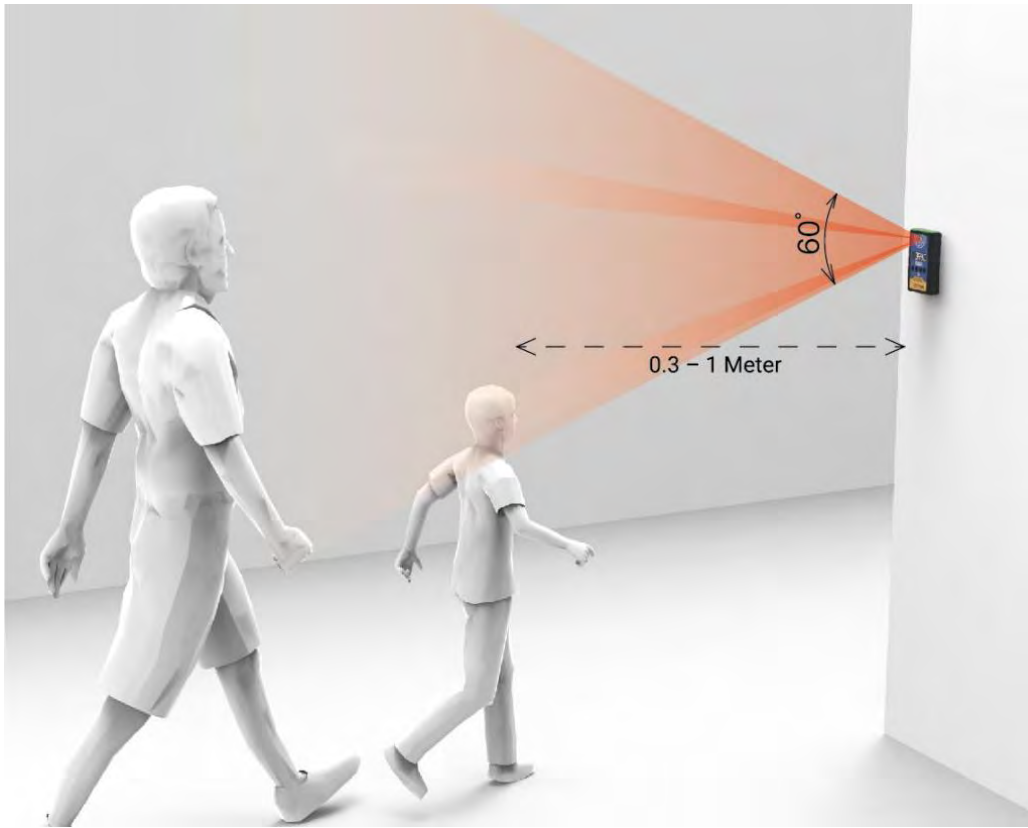

# Unique Features

Up to 1 meter range, 60° wide-angle temperature detection.

- ➔ Accurate & Precise Temperature detection
- ➔ Non-Invasive screening
- ➔ Mobile, Portable and easy to setup
- ➔ Supports Data Management, Software intergration
- ➔ USB-C Power source, Adaptive Power conversion
- ➔ Customizable Voice Broadcast

**A person only needs to walk through the device to get the temperature measurement result!**

GP-100 scans body temperature in a non-invasive way. It detects body heat up to 1 meter in distance, 60° Angle scanning zone, suitable to screen people with different heights and sizes; Data management is fully intergrated to ViTrack, software is installed to config devices and data collection.