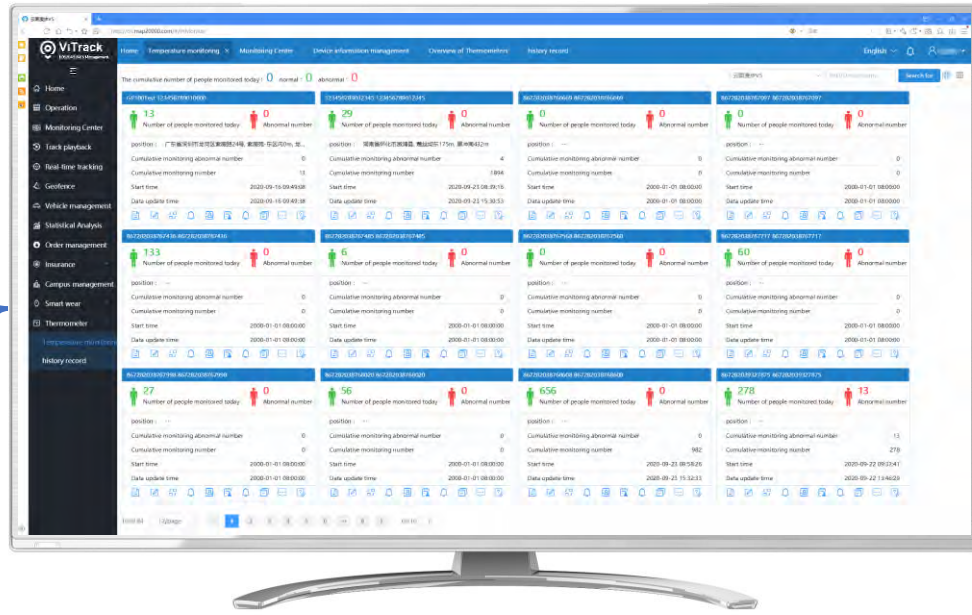

You Track We Secure

Statistics and Management of Temperature Check

ViTrack big data platform aggregates real-time data statistics, provides an intuitive visual display of the data, and intuitively presents temperature check flow rate, normal and abnormal body check numbers, time, etc., thereby improving real-time monitoring and epidemic prevention control of the area.

Traffic Statistics

Body Temperature Statistics

Temperature Check time

Period Traffic Analysis