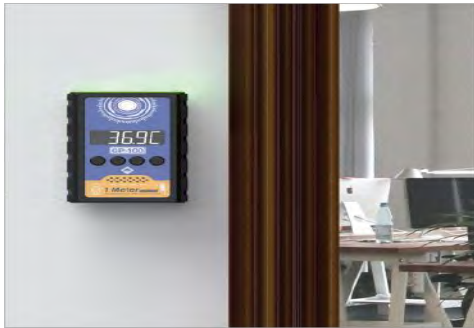

**A person only needs to walk through the device to get the temperature measurement result!**

GP-100 scans body temperature in a non-invasive way. It detects body heat up to 1 meter in distance, 60° Angle scanning zone, suitable to screen people with different heights and sizes; Data management is fully intergrated to ViTrack, software is installed to config devices and data collection.

# Realtime Application

GP-100 can be used in many scenarios such as Hospital, School, Building Entrance, Office, Casino, Hotel, Restaurant. Any business that requires to perform screening of people.

Enter the normalized temperature measurement stage,  
Forehead temperature gun: It is generally coping type temperature measurement and gesture temperature measurement, which can not achieve real results and has no record.  
Face recognition device: The installation is complicated, and the temperature measurement needs to stop and take pictures, which affects the efficiency of commuting, and it is easy to cause temperature measurement anxiety in the long run.  
GP-100 solves all kinds of temperature measurement anxiety, makes temperature measurement feelless, allows temperature measurement to have statistics, and makes temperature measurement more scientific...