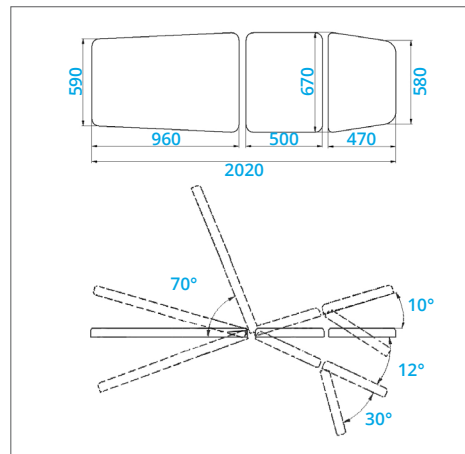

## JFZ 1

Adjustable height: 49 cm
Permissible load: 180 kg
Weight: 70 kg
Armrests dimensions: 40x15 cm
Armrests angle adj. (horizontal): 180°

## JFZ 2

Adjustable height: 49 cm
Permissible load: 180 kg
Weight: 73 kg
Armrests dimensions: 40x15 cm
Armrests angle adj. (horizontal): 180°

## JFD 1

Adjustable height: 61-86 cm
Permissible load: 150 kg
Weight: 100 kg
Armrests dimensions: 40x15 cm
Armrests angle adj. (horizontal): 180°
Armrests angle adjustment: -90° - 45°
Foot support angle adjustment: 40° - 75°