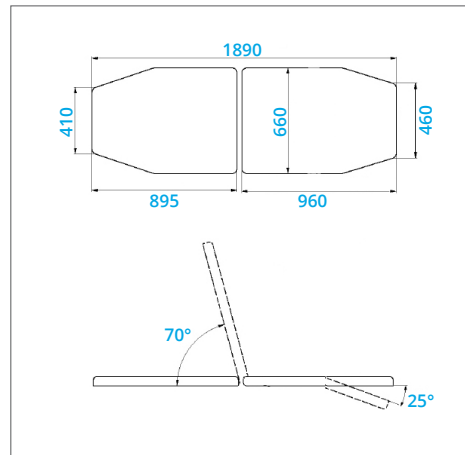

## JFZ 1

Adjustable height: 49 cm
Permissible load: 180 kg
Weight: 70 kg
Armrests dimensions: 40x15 cm
Armrests angle adj. (horizontal): 180°

## JFZ 2

Adjustable height: 49 cm
Permissible load: 180 kg
Weight: 73 kg
Armrests dimensions: 40x15 cm
Armrests angle adj. (horizontal): 180°

## JFD 1

Adjustable height: 61-86 cm
Permissible load: 150 kg
Weight: 100 kg
Armrests dimensions: 40x15 cm
Armrests angle adj. (horizontal): 180°
Armrests angle adjustment: -90° - 45°
Foot support angle adjustment: 40° - 75°