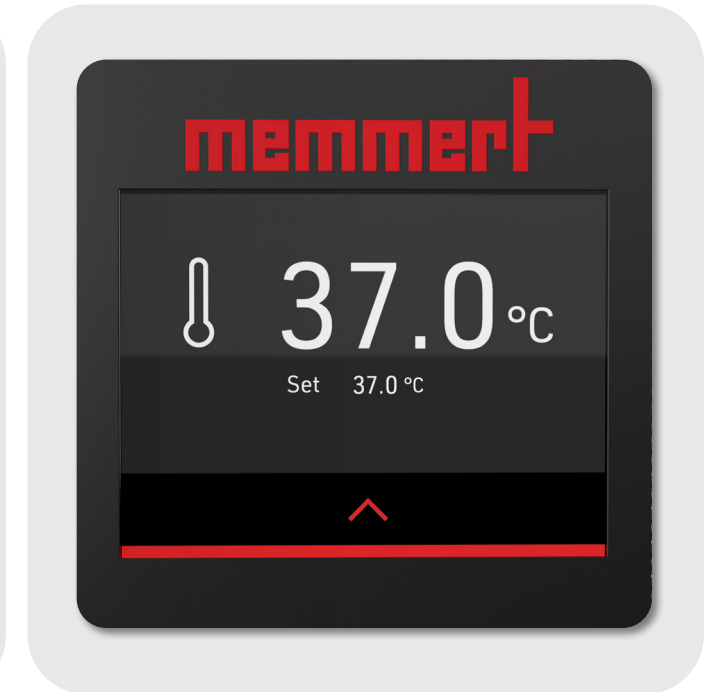

### Easy to operate

- 3.5 inch touchscreen
- New user interface

### Versatile functions

- Timer
- Alarm
- 2-point calibration
- Setting Celsius / Fahrenheit

memmert

## WTB | CUSTOMVIEW

Thanks to the customisable remote View **CustomView** you always keep an eye on the important information.