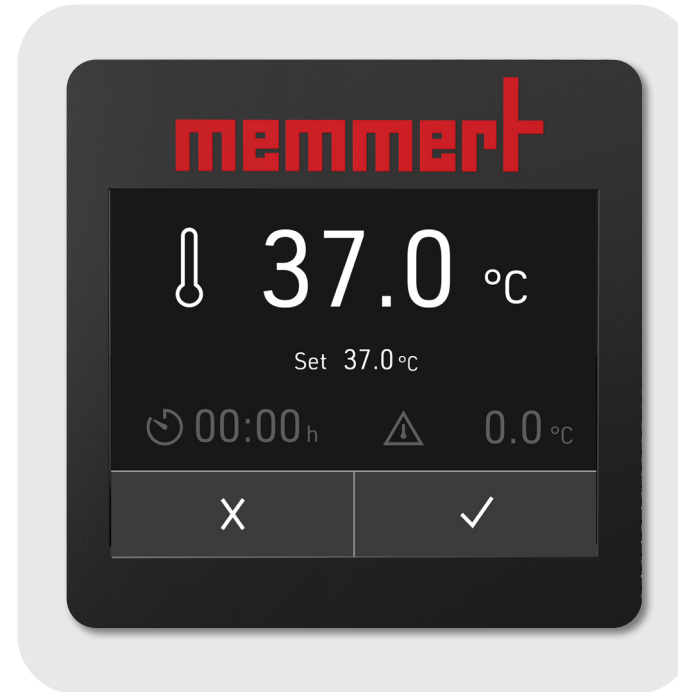

### Easy to operate

- 3.5 inch touchscreen
- New user interface

### Versatile functions

- Timer
- Alarm
- 2-point calibration
- Setting Celsius / Fahrenheit

memmert

## WTB | CUSTOMVIEW

Thanks to the customisable remote View **CustomView** you always keep an eye on the important information.