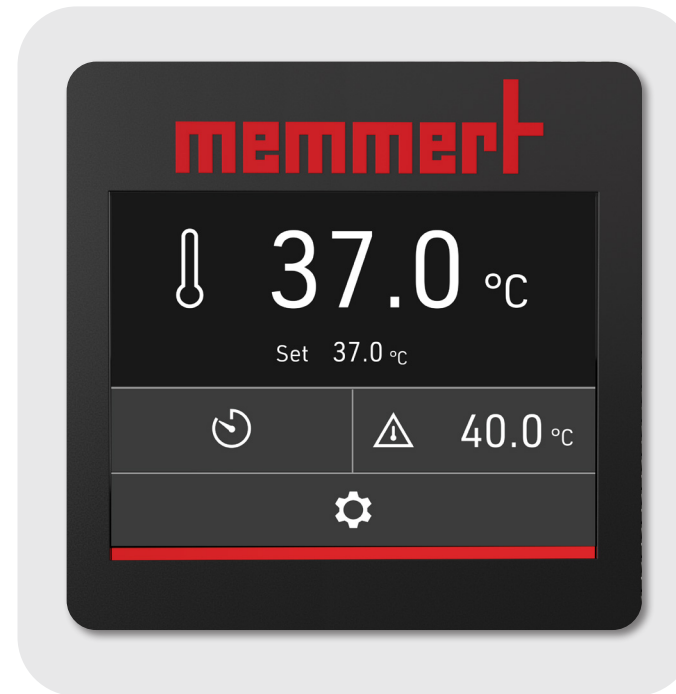

### Easy to handle

- smallest possible footprint

### Easy to operate

- 3.5 inch touchscreen
- New user interface

### Versatile functions

- Timer
- Alarm
- 2-point calibration
- Setting Celsius / Fahrenheit

memmert