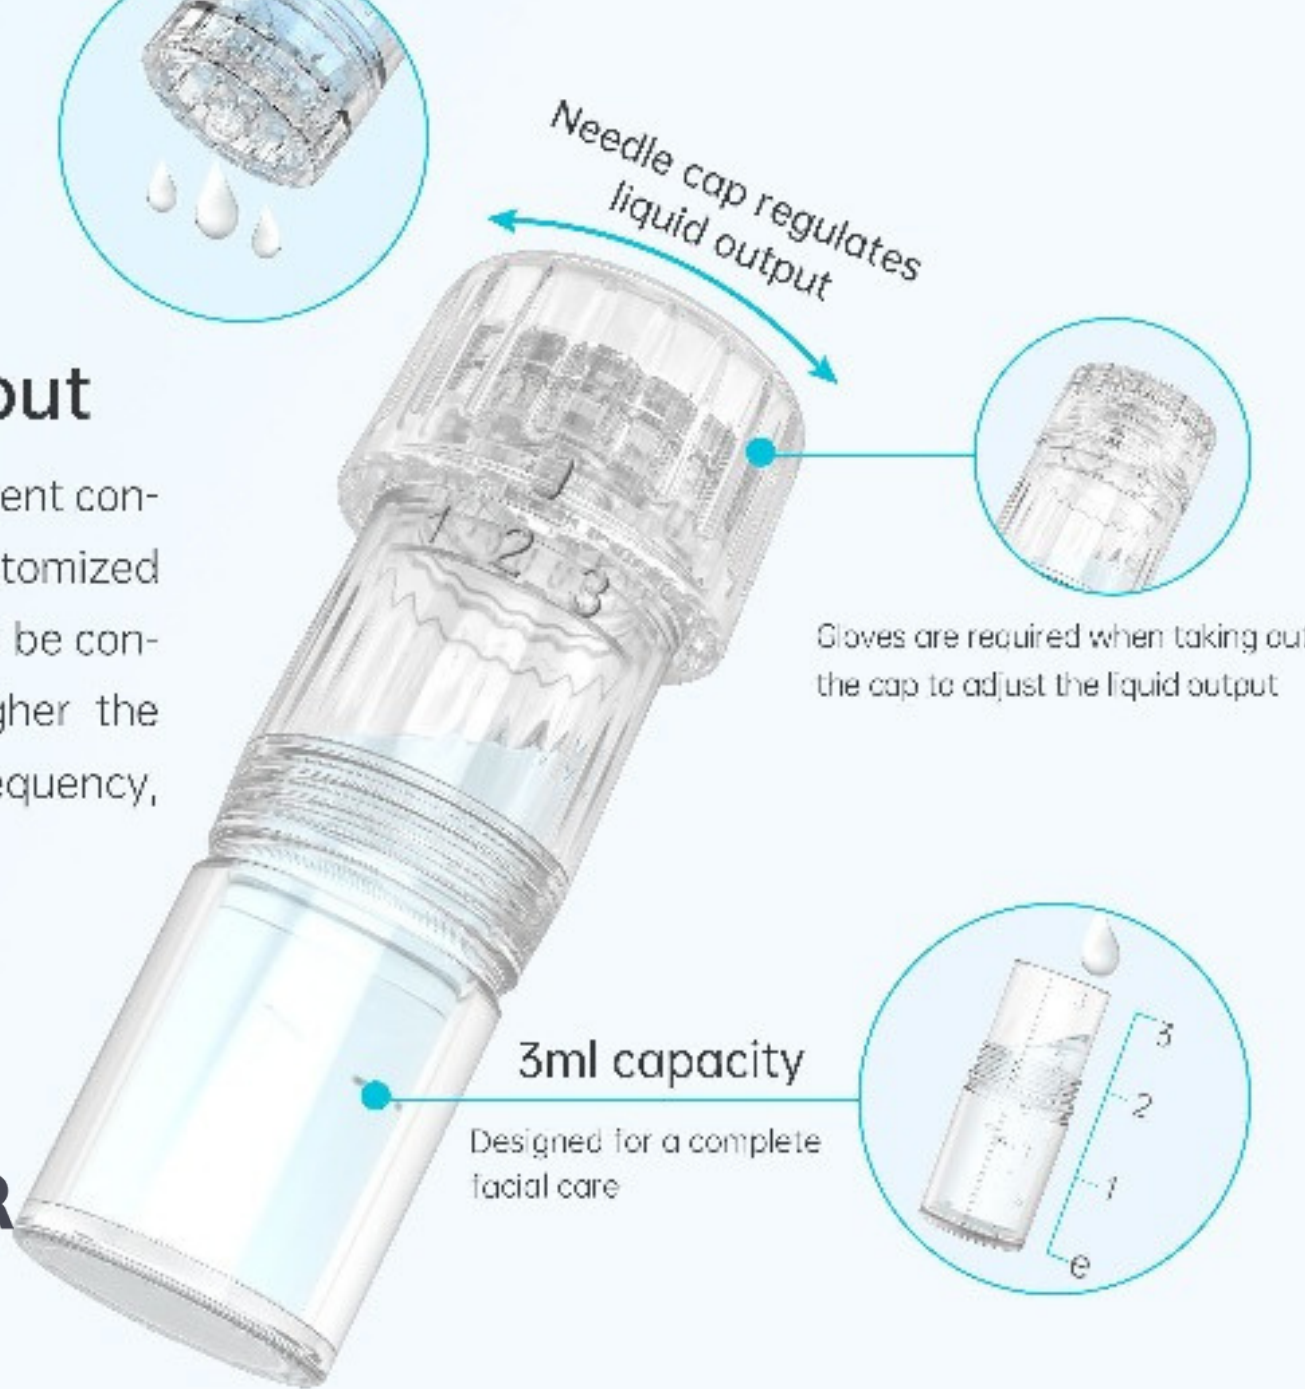

### Automatic application of serum with adjustable liquid output

Hydra Pen uses essence liquid to penetrate the skin automatically when working.

Hydra Pen is an innovation technology in the field of aesthetic, it's also a new generation of MTS brand founded by Ekai in 2018, HydraPen takes not only the advantages from dermaroller and dermapen, more importantly, which works with its patent cartridge to apply the serum or essence automatically.

### Adjustable liquid output

In order to adapt to essence with different consistency, there are three levels of customized liquid output, and the liquid output can be controlled with the speed gear. The higher the speed gear, the more liquid output frequency, and vice versa.

### Automatic application of serum

When the cartridge acts on the skin up and down, the microneedle pierces the epidermis and opens thousands of fine channels. At this time, the essence liquid will automatically penetrate from the applicator and reach the deep skin evenly, with the absorption rate up to 90% higher than that of manual application. With the function of microneedle, the skin tissue repair can be quickly started, stimulate cell regeneration, restore the vitality and elasticity of the skin, and double the healing effect.