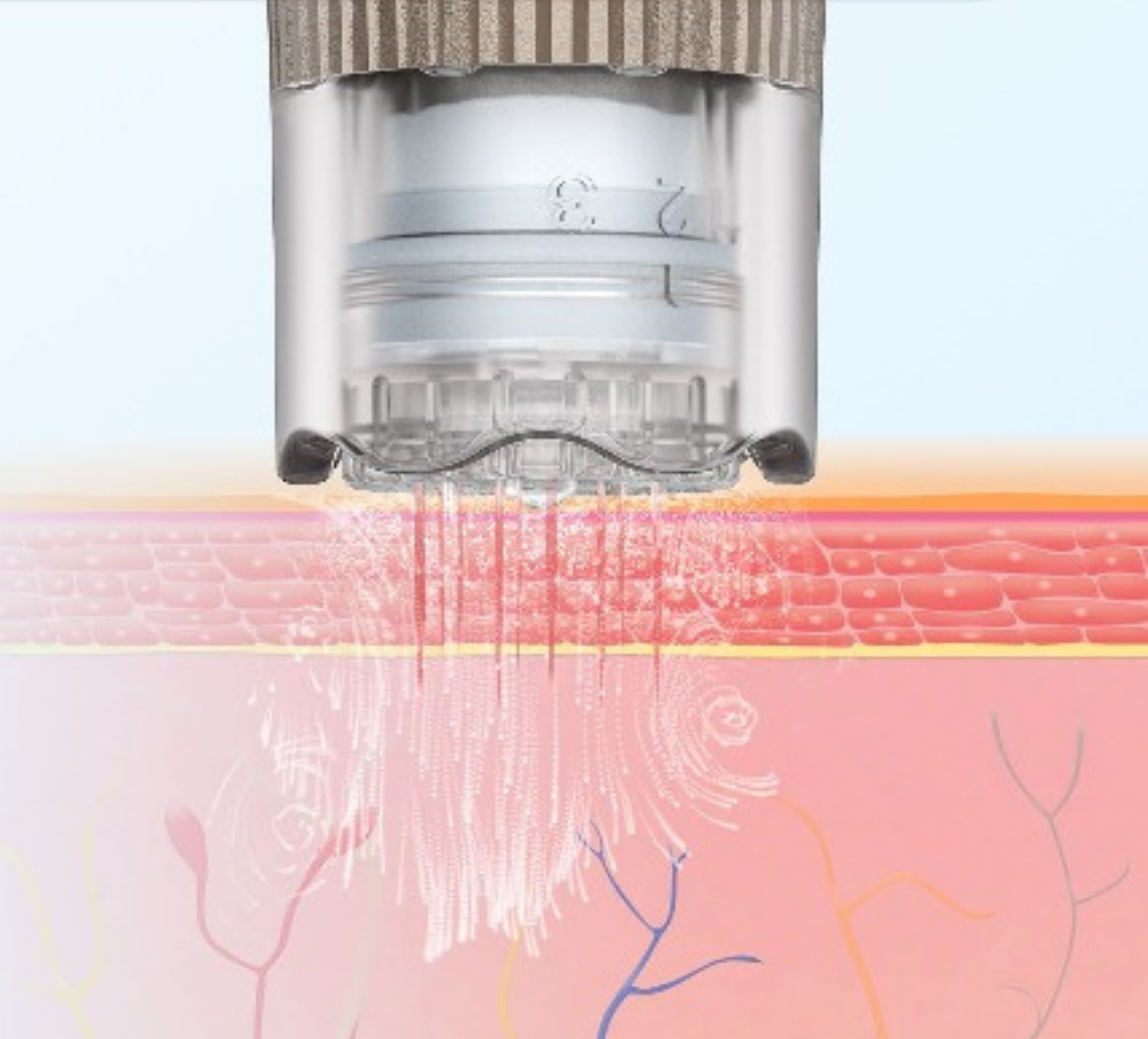

### Automatic application of serum with adjustable liquid output

Hydra Pen uses essence liquid to penetrate the skin automatically when working.

Hydra Pen is an innovation technology in the field of aesthetic, it's also a new generation of MTS brand founded by Ekai in 2018, HydraPen takes not only the advantages from dermaroller and dermapen, more importantly, which works with its patent cartridge to apply the serum or essence automatically.

### Adjustable liquid output

In order to adapt to essence with different consistency, there are three levels of customized liquid output, and the liquid output can be controlled with the speed gear. The higher the speed gear, the more liquid output frequency, and vice versa.

Nano-HS

For fine lines around eyes, sensitive muscles, red blood

\* Continuous use can improve the skin, and the actual effect varies from person to person

### Automatic application of serum

When the cartridge acts on the skin up and down, the microneedle pierces the epidermis and opens thousands of fine channels. At this time, the essence liquid will automatically penetrate from the applicator and reach the deep skin evenly, with the absorption rate up to 90% higher than that of manual application. With the function of microneedle, the skin tissue repair can be quickly started, stimulate cell regeneration, restore the vitality and elasticity of the skin, and double the healing effect.