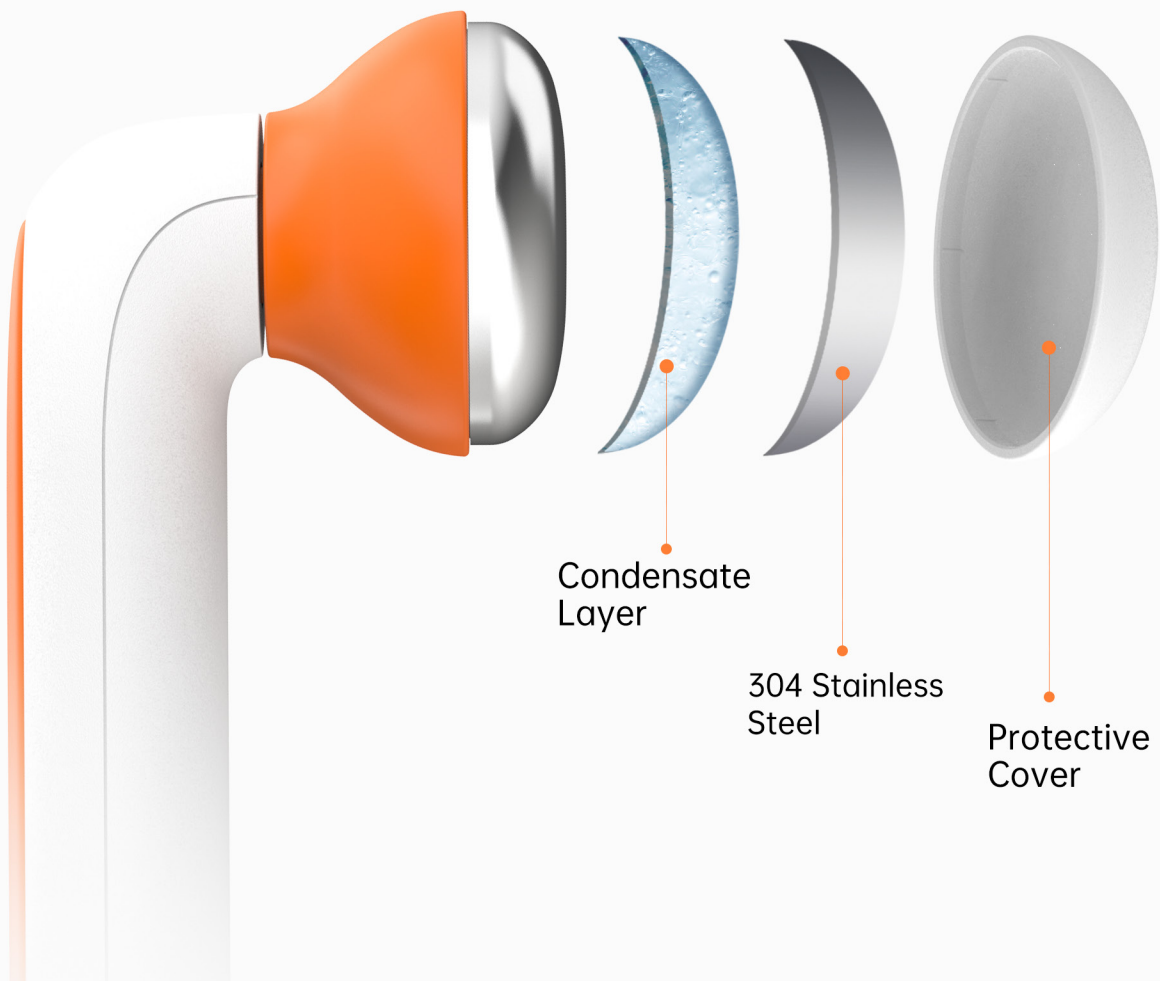

SOICY

SKIN GYM EVERYDAY

2 X detachable ice heads

Spinning head helps rolling smoothly

Unique design handle with comfort grab feel

SOICY is dedicated to making a multi-functional ice compress beauty instrument. The product combines the latest condensation technology to achieve beauty and skin rejuvenation, muscle damage repair and other functions through cold compresses. It is suitable for skin care, especially the face, hands and legs. The product is suitable for a wide range of people, adding luster to the health and beauty of consumers.

Condensate Layer 304 Stainless Steel

The surface of S40 is made of 304 stainless steel and adopts the latest condensation technology which has stronger cold conduction effect and better ice compress effect.

Curved Surface Design

Larger contact surface with skin for efficient ice compress.

360°

360-degree Flexible Rotation
Even Ice Compress

A Replacement Head

Comes with a replacement head, increases runtime while reusable.

Facial Puffiness

Pain Relief

● Light Teal

● Orange

Specification

Brand	SOICY	Model	S40
Head material	Ice beads & 304 stainless steel	Handle material	ABS
Ice compress head	2	G.W.	18.5*9.8*5.2 cm/ 1 pc/ 182 g
Color	Light Teal / Orange	1 carton	51*40*30 cm/ 50 pcs /10.1 kg
Customization (OEM & ODM)	logo, private label, package, new shape,change color.	Packing List	① Box ② S40 1 pc ③ Replacement head 1 pc