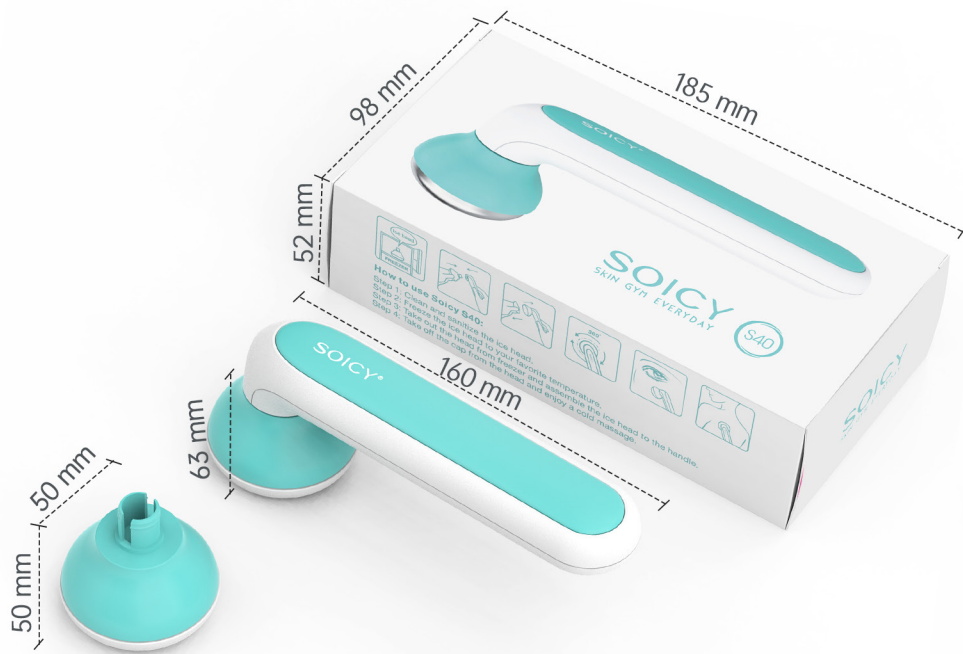

Condensate Layer 304 Stainless Steel

The surface of S40 is made of 304 stainless steel and adopts the latest condensation technology which has stronger cold conduction effect and better ice compress effect.

Store in the fridge in a compact size.

More hygienic with the protective cover and easy to carry.

Infinite
loop

Replacement head

Detachable

Compact size

Cooling By Rotating

Rotate the S40 to ice compress in a large area to wake up the skin. Great for facial puffiness, shrinking pores, calming the skin, and evenly smearing it with skin care products, bringing a comprehensive ice feeling and assisting skin absorption.

Wake Up Skin

Shrink Pores

Mask Skin Care

Assist Absorption

Cooling By Stamping

Stamp the S40 on the skin, for eye swelling, local redness, headache and pain relief, muscle relaxation.

Local Redness

Massage Soothing

Facial Puffiness

Pain Relief

● Light Teal

● Orange

Specification

Brand	SOICY	Model	S40
Head material	Ice beads & 304 stainless steel	Handle material	ABS
Ice compress head	2	G.W.	18.5*9.8*5.2 cm/ 1 pc/ 182 g
Color	Light Teal / Orange	1 carton	51*40*30 cm/ 50 pcs /10.1 kg
Customization (OEM & ODM)	logo, private label, package, new shape,change color.	Packing List	① Box ② S40 1 pc ③ Replacement head 1 pc