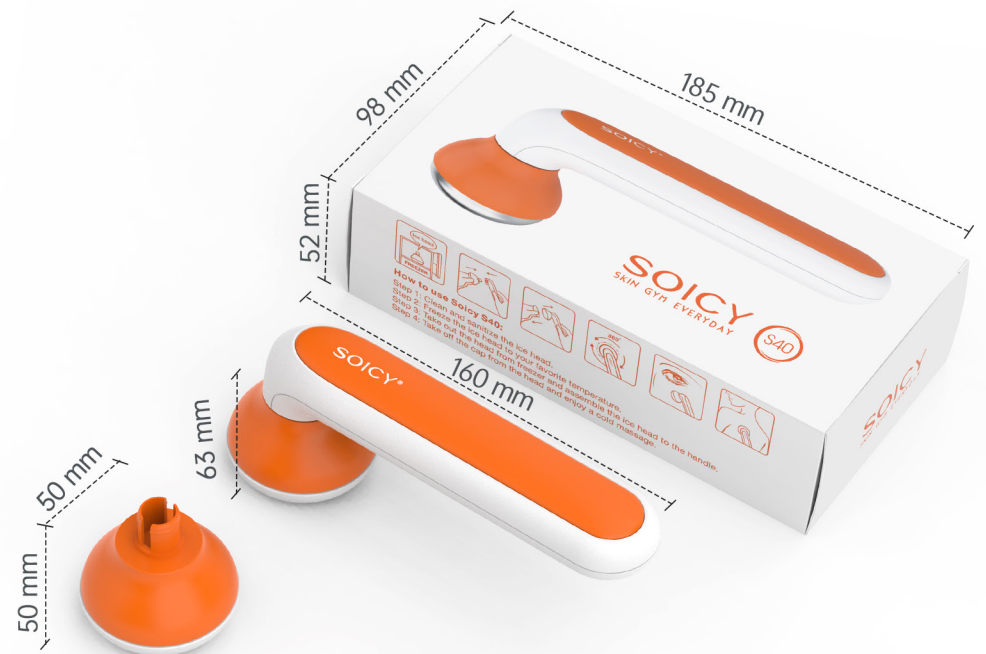

Condensate Layer 304 Stainless Steel

The surface of S40 is made of 304 stainless steel and adopts the latest condensation technology which has stronger cold conduction effect and better ice compress effect.

Store in the fridge in a compact size.

More hygienic with the protective cover and easy to carry.

Infinite
loop

Replacement head

Detachable

Compact size

Cooling By Rotating

Rotate the S40 to ice compress in a large area to wake up the skin. Great for facial puffiness, shrinking pores, calming the skin, and evenly smearing it with skin care products, bringing a comprehensive ice feeling and assisting skin absorption.

Wake Up Skin

Shrink Pores

Mask Skin Care

Assist Absorption

Cooling By Stamping

Stamp the S40 on the skin, for eye swelling, local redness, headache and pain relief, muscle relaxation.

Local Redness

Massage Soothing

Facial Puffiness

Pain Relief

● Light Teal

● Orange

Specification

Brand	SOICY	Model	S40
Head material	Ice beads & 304 stainless steel	Handle material	ABS
Ice compress head	2	G.W.	18.5*9.8*5.2 cm/ 1 pc/ 182 g
Color	Light Teal / Orange	1 carton	51*40*30 cm/ 50 pcs /10.1 kg
Customization (OEM & ODM)	logo, private label, package, new shape,change color.	Packing List	① Box ② S40 1 pc ③ Replacement head 1 pc