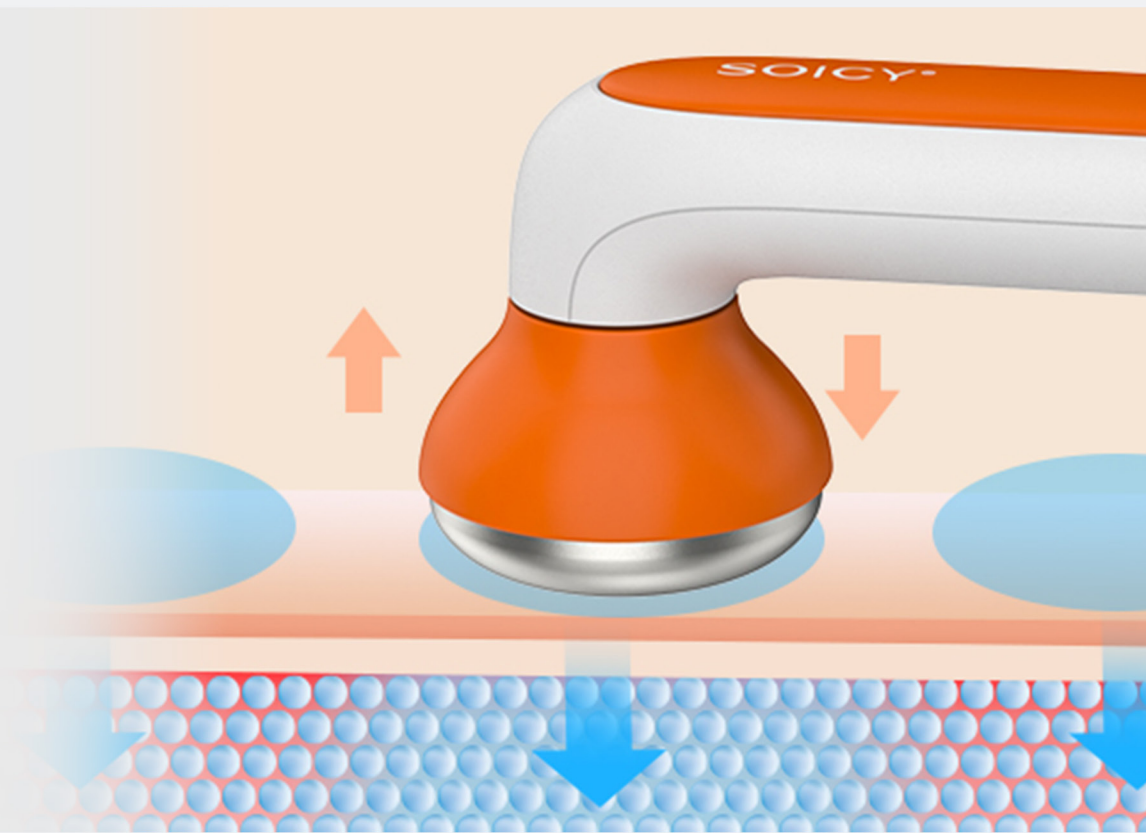

SOICY

SKIN GYM EVERYDAY

2 X detachable ice heads

Spinning head helps rolling smoothly

Unique design handle with comfort grab feel

SOICY is dedicated to making a multi-functional ice compress beauty instrument. The product combines the latest condensation technology to achieve beauty and skin rejuvenation, muscle damage repair and other functions through cold compresses. It is suitable for skin care, especially the face, hands and legs. The product is suitable for a wide range of people, adding luster to the health and beauty of consumers.

Condensate Layer 304 Stainless Steel

The surface of S40 is made of 304 stainless steel and adopts the latest condensation technology which has stronger cold conduction effect and better ice compress effect.

Store in the fridge in a compact size.

More hygienic with the protective cover and easy to carry.

Infinite
loop

Replacement head

Detachable

Compact size

Cooling By Rotating

Rotate the S40 to ice compress in a large area to wake up the skin. Great for facial puffiness, shrinking pores, calming the skin, and evenly smearing it with skin care products, bringing a comprehensive ice feeling and assisting skin absorption.

Wake Up Skin

Shrink Pores

Mask Skin Care

Assist Absorption

Cooling By Stamping

Stamp the S40 on the skin, for eye swelling, local redness, headache and pain relief, muscle relaxation.

Local Redness

Massage Soothing