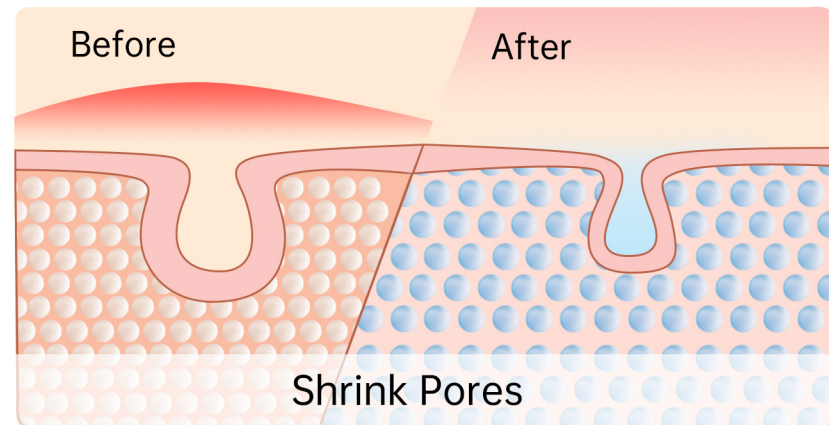

Condensate Layer 304 Stainless Steel

The surface of S40 is made of 304 stainless steel and adopts the latest condensation technology which has stronger cold conduction effect and better ice compress effect.

Curved Surface Design

Larger contact surface with skin for efficient ice compress.

360°

360-degree Flexible Rotation
Even Ice Compress

A Replacement Head

Comes with a replacement head, increases runtime while reusable.

Store in the fridge in a compact size.

More hygienic with the protective cover and easy to carry.

Infinite
loop

Replacement head

Detachable

Compact size

Cooling By Rotating

Rotate the S40 to ice compress in a large area to wake up the skin. Great for facial puffiness, shrinking pores, calming the skin, and evenly smearing it with skin care products, bringing a comprehensive ice feeling and assisting skin absorption.

Wake Up Skin

Shrink Pores

Mask Skin Care

Assist Absorption

Cooling By Stamping

Stamp the S40 on the skin, for eye swelling, local redness, headache and pain relief, muscle relaxation.

Local Redness

Massage Soothing