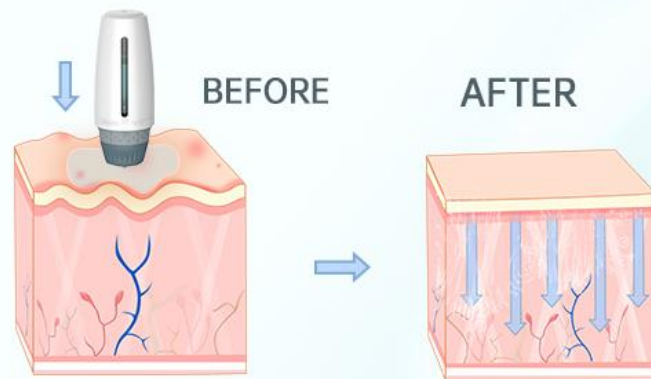

## Hygiene and dual protection

The plastic shell can assure the needles and the glass ampoule are safe and clean.

The glass ampoule is detachable which could be replaced with standard glass ampoule on the market.

## Needle Depth 0-1.5mm

The H24 allows users to choose appropriate needle depth depending on their skin type and treating areas to address different skincare concerns.

## Evenly & Efficiently

While the H24 is working on the skin surface, the skin serum will discharge evenly from 24 tiny holes and central axis, follow the needles and reach different skin layers. The H24 plays well with different skin serums to improve the skin problem