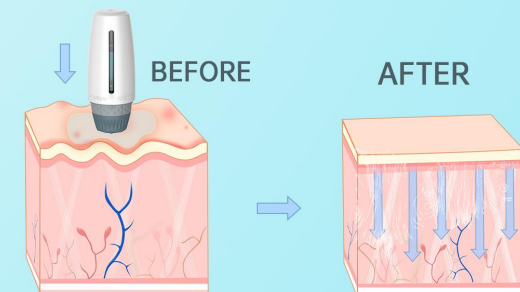

## Needle Depth 0-1.5mm

The H24 allows users to choose appropriate needle depth depending on their skin type and treating areas to address different skincare concerns.

Forehead

Cheek

Eye

Body

## Hygiene and dual protection

The plastic shell can assure the needles and the glass ampoule are safe and clean.

The glass ampoule is detachable which could be replaced with standard glass ampoule on the market.

## Evenly & Efficiently

While the H24 is working on the skin surface, the skin serum will discharge evenly from 24 tiny holes and central axis, follow the needles and reach different skin layers. The H24 plays well with different skin serums to improve the skin problem